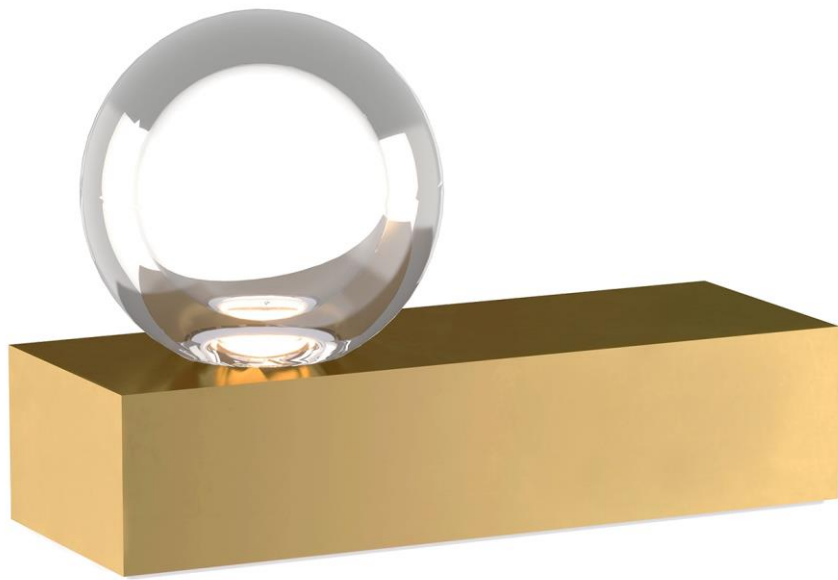

TEAR SHEET

Mina Table Lamp

Item # 702PRTMINANB-LED927

Designer: Sean Lavin for Tech Lighting

Height: 18.29cm

Width: 12.7cm

Base: 27.94cm x 12.7cm Rectangle

Finishes: B, NB, WM

Glass Options: Clear Glas

Socket: Dedicated LED

Wattage: 10w (292lm)

Color Temperature: 2700k

CRI: 90

Input Voltage: 220V-240V

Dimming Type: DALI