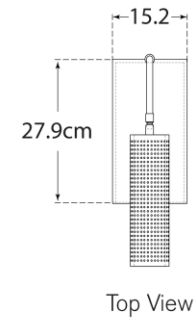

## Precision Pharmacy Floor Lamp

Item # KW 1062BZ-WG-EU

Designer: Kelly Wearstler

Height: 100.3cm - 120.6cm

Width: 15.2cm

Extension: 43.2cm

Base: 15.2cm x 27.9cm Rectangle

Finishes: AB, BZ, PN

Glass Options: WG

Socket: E14 Candelabra w/ Line Switch

Wattage: 9 LED T6.5

IP Rating: IP20 Class II

Note: Bulb Included

Top View

Side View