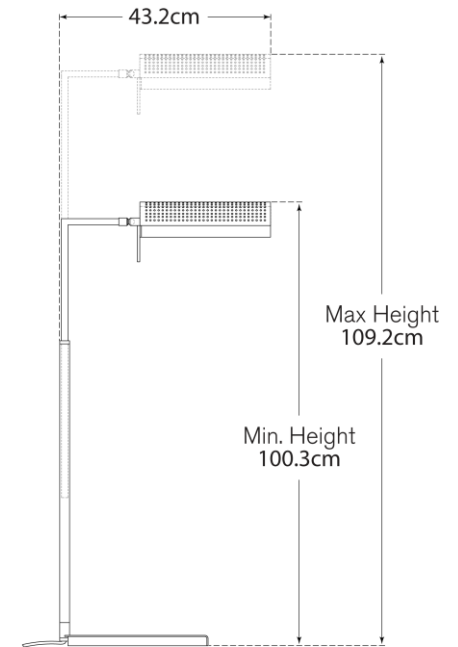

## Precision Pharmacy Floor Lamp

Item # KW 1062BZ-WG-EU

Designer: Kelly Wearstler

Height: 100.3cm - 120.6cm

Width: 15.2cm

Extension: 43.2cm

Base: 15.2cm x 27.9cm Rectangle

Finishes: AB, BZ, PN

Glass Options: WG

Socket: E14 Candelabra w/ Line Switch

Wattage: 9 LED T6.5

IP Rating: IP20 Class II

Note: Bulb Included

Top View

Side View