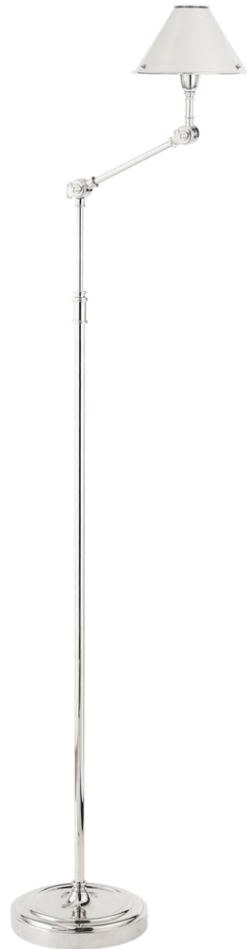

TEAR SHEET

Anette Floor Lamp

Item # RL 1250PN-EU

Designer: Ralph Lauren

Height: 134.6cm - 160cm

Width: 20.3cm

Extension: cm

Base: 20.3cm Round

Finishes: NB, PN

Socket: E14 Candelabra w/ Line Switch

Wattage: 40 B

IP Rating: IP20 Class II