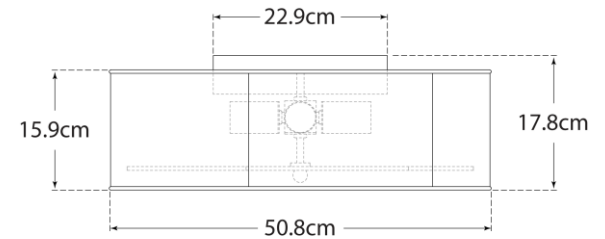

TEAR SHEET

Bryce Large Flower Flush Mount

Item # KS 4118G/WHT-FA-EU

Designer: kate spade new york

Height: 17.8cm

Width: 50.8cm

Finishes: BSL/WHT, G/WHT, NVY/WHT, PNK/WHT, WHT/G

Glass Options: FA

Socket: 4 - E27 Keyless

Wattage: 4 - 40 A

IP Rating: IP20 Class I

Bottom View