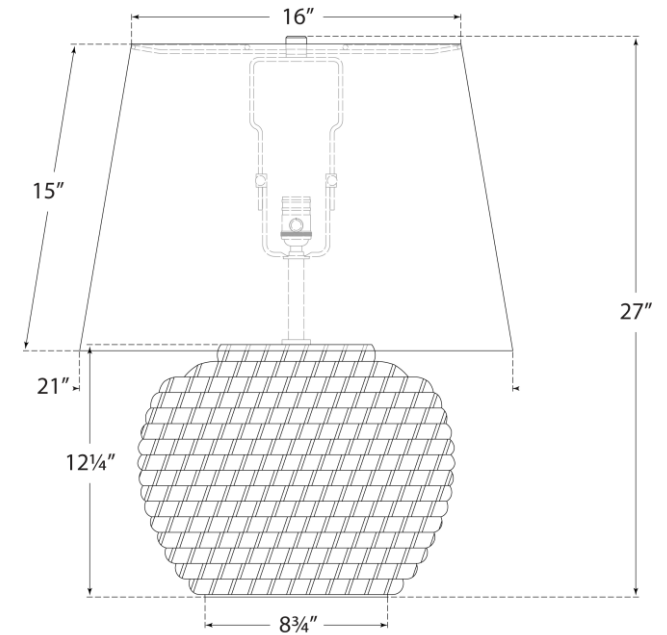

TEAR SHEET

Lohan Medium Table Lamp

Item # RL 3542BRT-WP-EU

Designer: Ralph Lauren

Height: 68.6cm

Width: 53.3cm

Base: 21.6cm Round

Finishes: BRT

Shade Treatments: WP

Shade Details: 40.6cm x 53.3cm x 38.1cm Closed Top

Socket: E27 Keyless w/ Line Switch

Wattage: 100 A

IP Rating: IP20 Class II

Front View