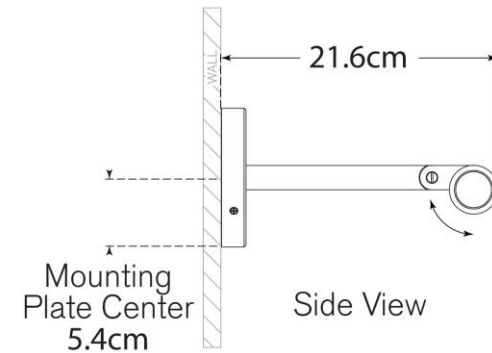

TEAR SHEET

Barrett 18" Picture Light

Item # RL 2723PN-EU

Designer: Ralph Lauren

Height: 10.8cm

Width: 45.7cm

Extension: 21.6cm

Backplate: 10.8cm round

Finishes: NB, PN

Socket: Dedicated LED

Wattage: 23w (2200lm)

IP Rating: IP20 Class I

Note: Requires Smaller Outlet Box

Front View

Side View