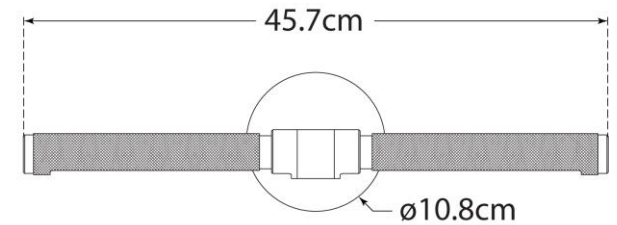

TEAR SHEET

Barrett 18" Picture Light

Item # RL 2723PN-EU

Designer: Ralph Lauren

Height: 10.8cm

Width: 45.7cm

Extension: 21.6cm

Backplate: 10.8cm round

Finishes: NB, PN

Socket: Dedicated LED

Wattage: 23w (2200lm)

IP Rating: IP20 Class I

Note: Requires Smaller Outlet Box

Front View

Side View