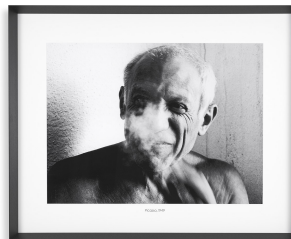

E I C H H O L T Z

SPECIFICATION SHEET

Item no.	116637
Item description	Print EC355 Picasso, 1949 Black wooden frame clear glass
Suitable for	Indoor use/dry locations only
Net weight (kg)	7.7

DIMENSIONS

Item dimensions (cm)	104 x H. 84 x D. 6 cm
Item dimensions (inch)	40.94" x 33.07" H x 2.36" D

SPECIFICATIONS

Material(s)	Pine Wood MDF Glass Paper
--------------------	---------------------------------

LOGISTIC INFORMATION

Carton dimensions (m)	1.05 x 0.09 x 0.87
Volume (cbm)	0.0822
Gross weight (kg)	9.80
HS code	49119100
Country of origin	Belgium