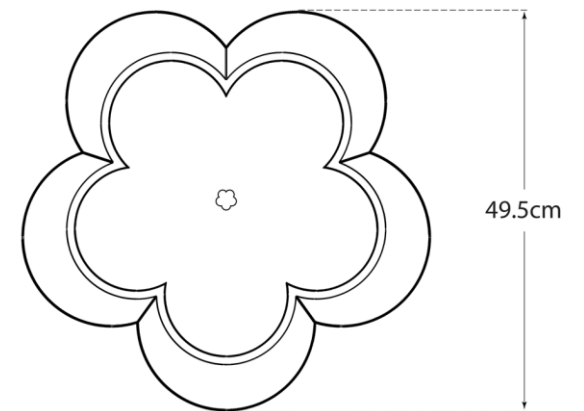

TEAR SHEET

Arabelle Large Flush Mount

Item # ARN 4307BSL-FG-EU

Designer: AERIN

Height: 21cm

Width: 49.5cm

Finishes: BSL, G

Glass Options: FA, FG

Socket: 4 - E14 Candelabra

Wattage: 4 - 40 B

IP Rating: IP20 Class I

Bottom View