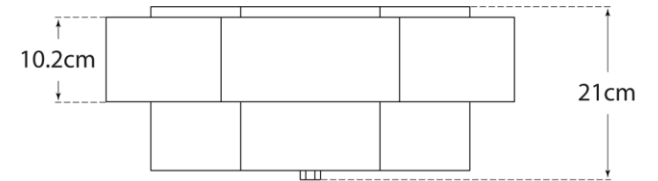

TEAR SHEET

Arabelle Large Flush Mount

Item # ARN 4307BSL-FG-EU

Designer: AERIN

Height: 21cm

Width: 49.5cm

Finishes: BSL, G

Glass Options: FA, FG

Socket: 4 - E14 Candelabra

Wattage: 4 - 40 B

IP Rating: IP20 Class I

Bottom View