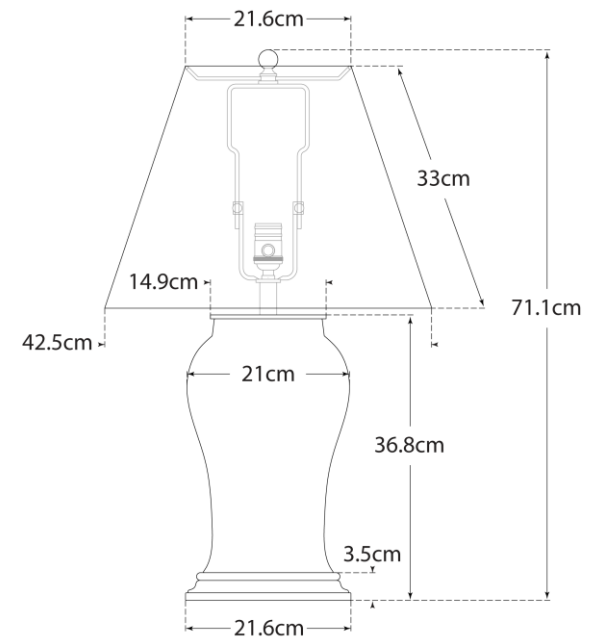

TEAR SHEET

Blythe Medium Table Lamp

Item # RL 3651BW-S-EU

Designer: Ralph Lauren

Height: 68.6cm

Width: 42.5cm

Base: 19cm Round

Finishes: BW

Shade Treatments: S

Shade Details: 21.6cm x 42.5cm x 33cm

Socket: E27 Keyless w/ Line Switch

Wattage: 100 A

IP Rating: IP20 Class II

Front View