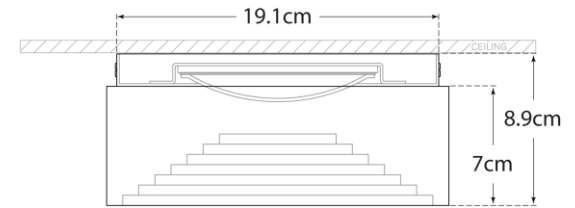

### Otto Small Flush Mount

Item # KW 4901PN-ALB-EU

Designer: Kelly Wearstler

Height: 8.9cm

Width: 20.3cm

Canopy: 19cm Round

Finishes: AB, BZ, PN

Glass Options: ALB

Socket: Dedicated LED

Wattage: 18w (1500lm)

IP Rating: IP20 Class I

Note: Alabaster is a Natural Stone | Variations in Color and Texture are Expected

Side View

Bottom View