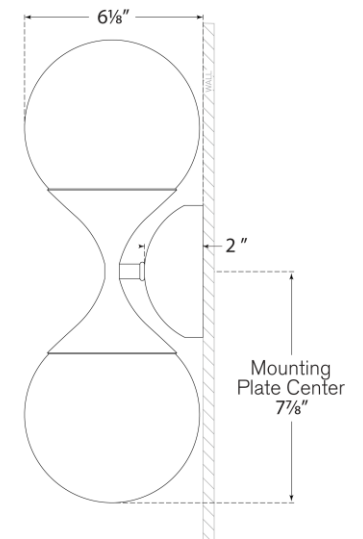

TEAR SHEET

Cristol Small Double Sconce

Item # ARN 2405HAB-WG-EU

Designer: AERIN

Height: 39.4cm

Width: 15.2cm

Extension: 15.9cm

Backplate: 4.5" Round

Finishes: HAB, PN

Glass Options: WG

Socket: 2 - E14 Candelabra

Wattage: 2 - 40 B

IP Rating: IP20 Class I

Front View

Side View