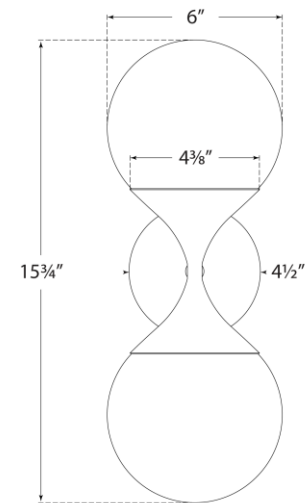

TEAR SHEET

Cristol Small Double Sconce

Item # ARN 2405HAB-WG-EU

Designer: AERIN

Height: 39.4cm

Width: 15.2cm

Extension: 15.9cm

Backplate: 4.5" Round

Finishes: HAB, PN

Glass Options: WG

Socket: 2 - E14 Candelabra

Wattage: 2 - 40 B

IP Rating: IP20 Class I

Front View

Side View